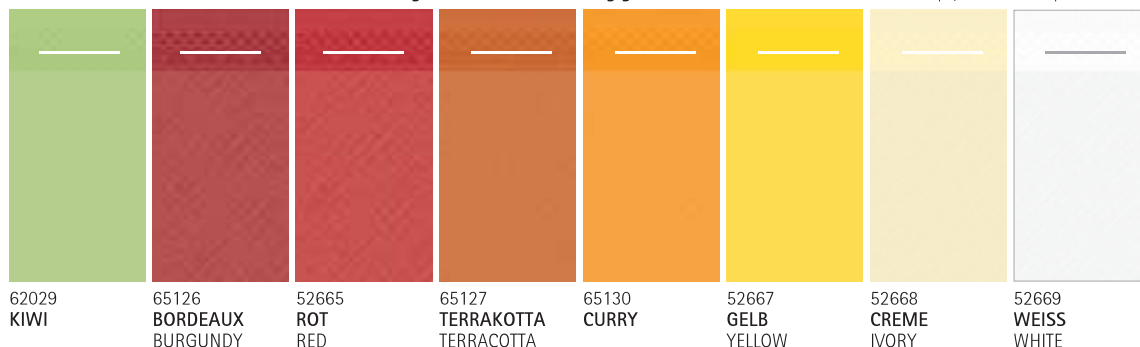

UNI POCKET NAPKINS aus farbigem Tissue Deluxe, 4-lagig, unbedruckt/ coloured tissue deluxe 4-ply, without imprint